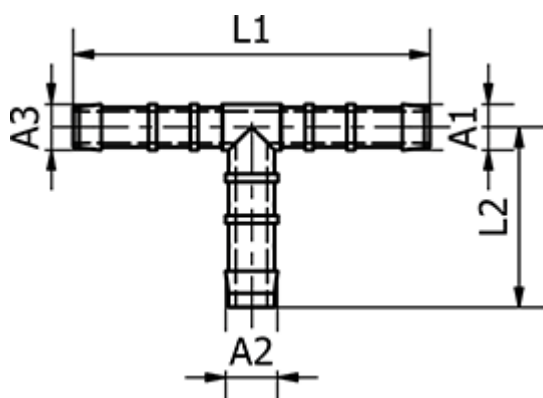

Data Sheet

Article number: 58635514

Description: Tube Connector 35.514, Ø10/ Ø10/ Ø10
Tee connector

Measures

Ext. Hose Diameter A3	= 10
Ext. Hose Diameter A1	= 10
Ext. Hose Diameter A2	= 10
L1	= 62.5
L2	= 33.5